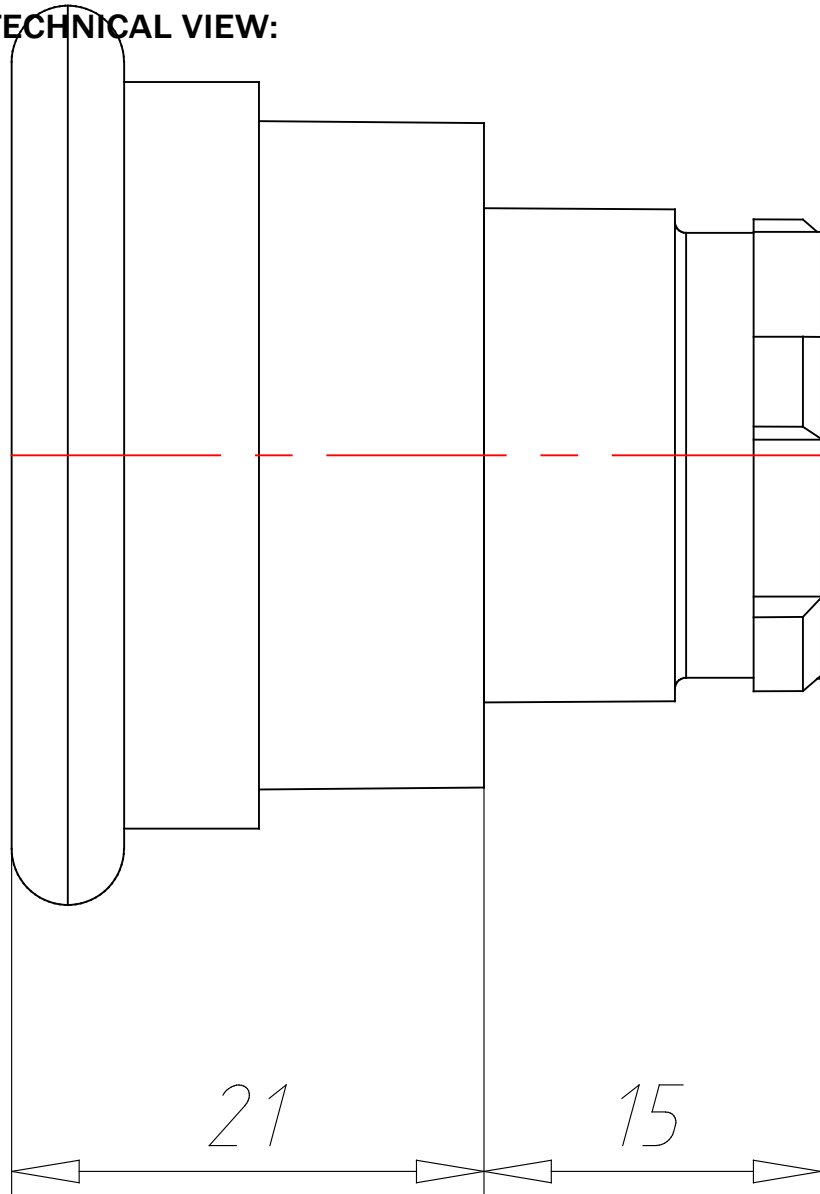

PRODUCT DESCRIPTION:

ECX 122X

PRODUCT CODE:

ECX 1222

DYNAMIC 3D VIEW:

STATIC 3D VIEW:

TECHNICAL VIEW:

DETAILS:

Code	ECX 1222
Description	Illuminated mushroom pushbuttons
Material	Chrome-plated Zamak
Color	Green
Brightness	Yes
Functionality	Without latch
Outer diameter [mm]	40
IP degree	65

PRODUCT DRAWING RELEASE: