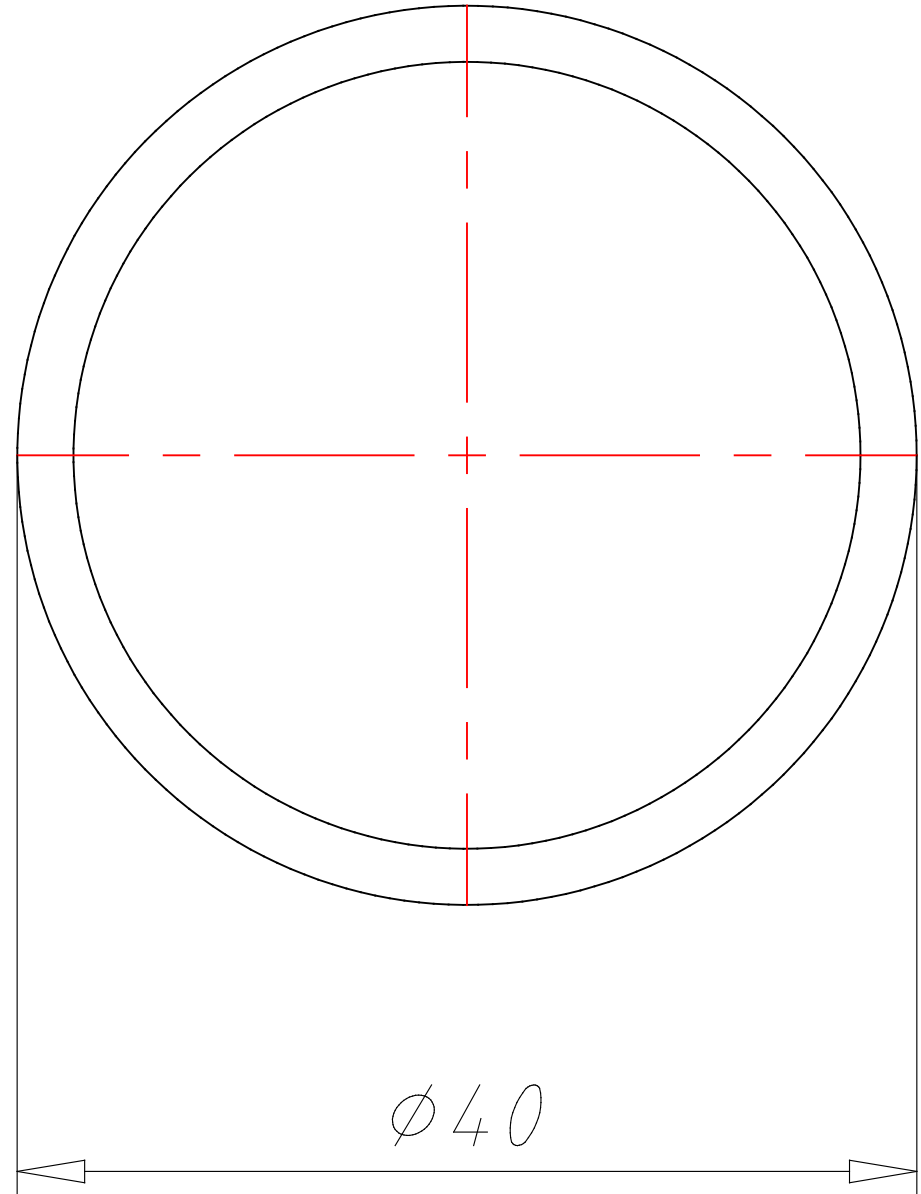

PRODUCT DESCRIPTION:

ECX 122X

PRODUCT CODE:

ECX 1222

DYNAMIC 3D VIEW:

STATIC 3D VIEW:

TECHNICAL VIEW:

DETAILS:

Code	ECX 1222
Description	Illuminated mushroom pushbuttons
Material	Chrome-plated Zamak
Color	Green
Brightness	Yes
Functionality	Without latch
Outer diameter [mm]	40
IP degree	65

PRODUCT DRAWING RELEASE: