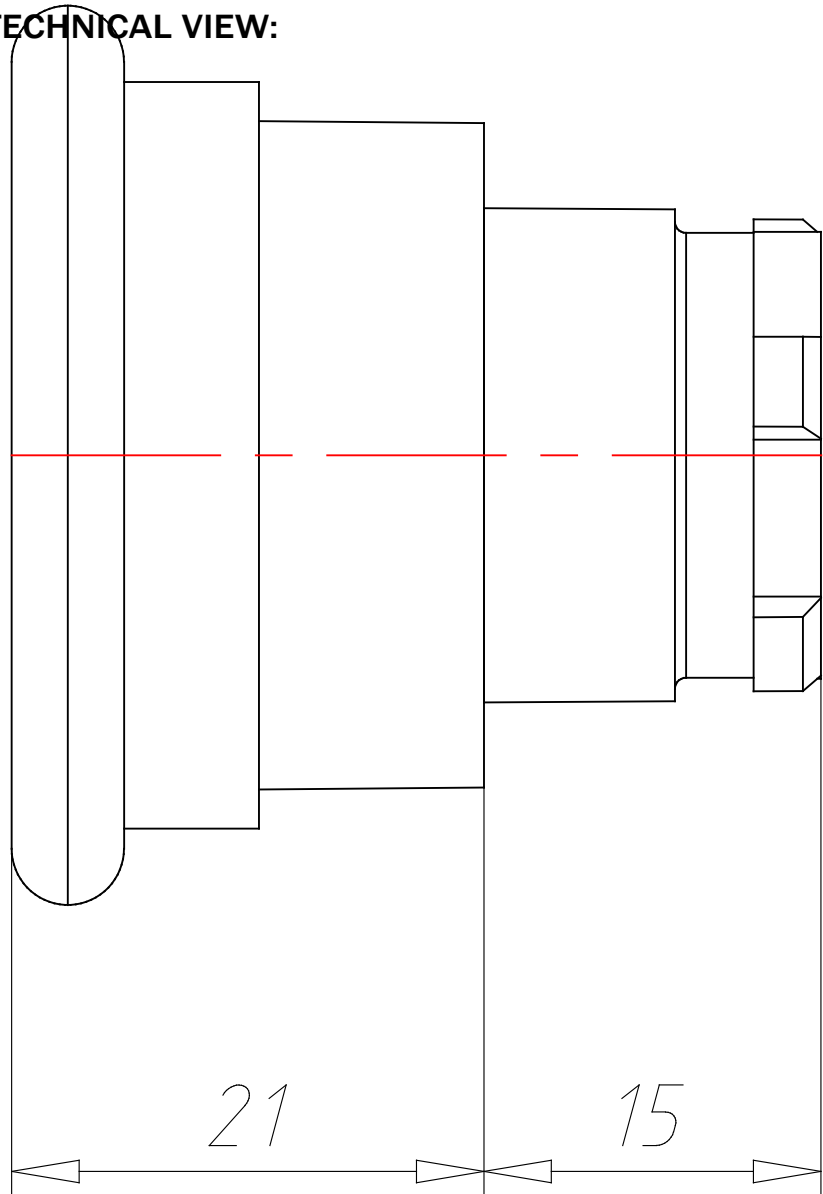

PRODUCT DESCRIPTION:

ECX 122X

PRODUCT CODE:

ECX 1226

DYNAMIC 3D VIEW:

STATIC 3D VIEW:

TECHNICAL VIEW:

DETAILS:

Code	ECX 1226
Description	Illuminated mushroom pushbuttons
Material	Chrome-plated Zamak
Color	Red
Brightness	Yes
Functionality	With latch / Rotate to unlatch
Outer diameter [mm]	40
IP degree	65

PRODUCT DRAWING RELEASE: