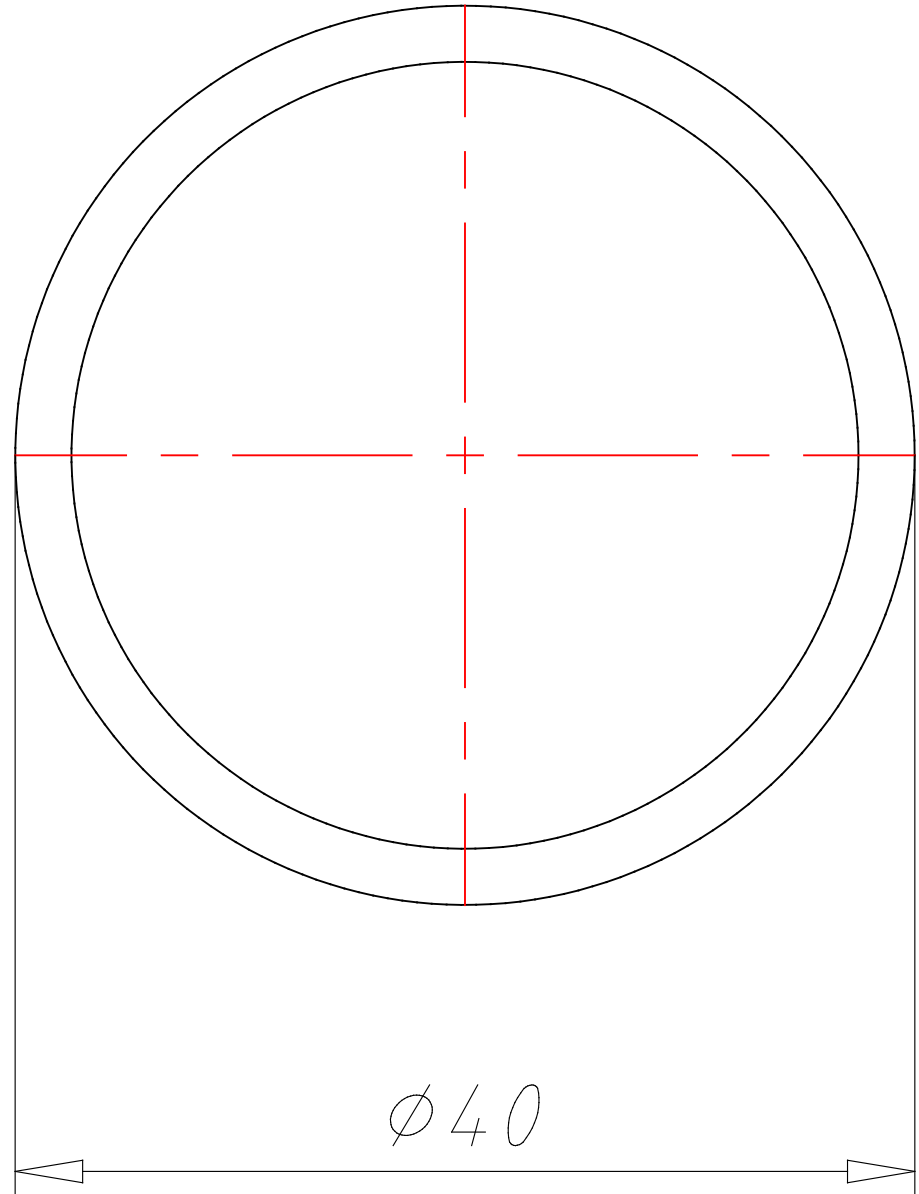

PRODUCT DESCRIPTION:

ECX 122X

PRODUCT CODE:

ECX 1226

DYNAMIC 3D VIEW:

STATIC 3D VIEW:

TECHNICAL VIEW:

DETAILS:

Code	ECX 1226
Description	Illuminated mushroom pushbuttons
Material	Chrome-plated Zamak
Color	Red
Brightness	Yes
Functionality	With latch / Rotate to unlatch
Outer diameter [mm]	40
IP degree	65

PRODUCT DRAWING RELEASE: