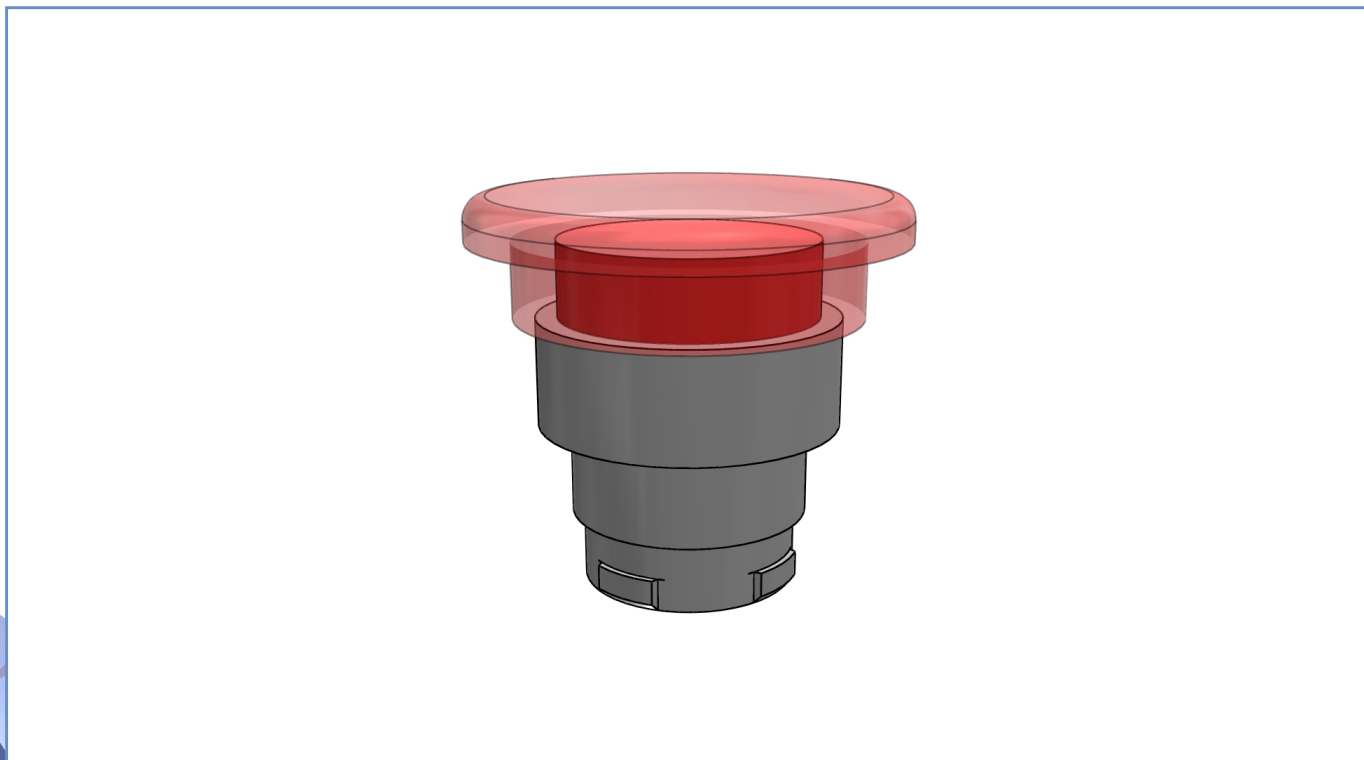

PRODUCT DESCRIPTION:

ECX 122X

PRODUCT CODE:

ECX 1226

DYNAMIC 3D VIEW:

STATIC 3D VIEW:

TECHNICAL VIEW:

DETAILS:

Code	ECX 1226
Description	Illuminated mushroom pushbuttons
Material	Chrome-plated Zamak
Color	Red
Brightness	Yes
Functionality	With latch / Rotate to unlatch
Outer diameter [mm]	40
IP degree	65

PRODUCT DRAWING RELEASE: